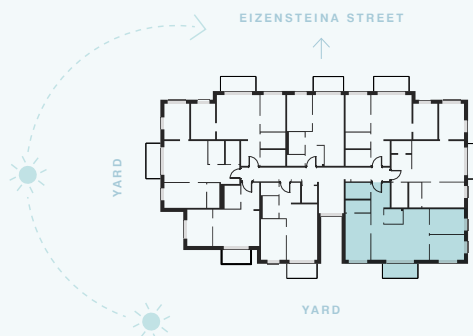

CONTACT:

📍 laura.semjonova@pillar.lv

☎ +371 25 633 133

✉ Pulkveža Brieža iela 28A, Rīga, LV-1045

SCALE 1:80

0 80 160 240 1 CM = 80 CM