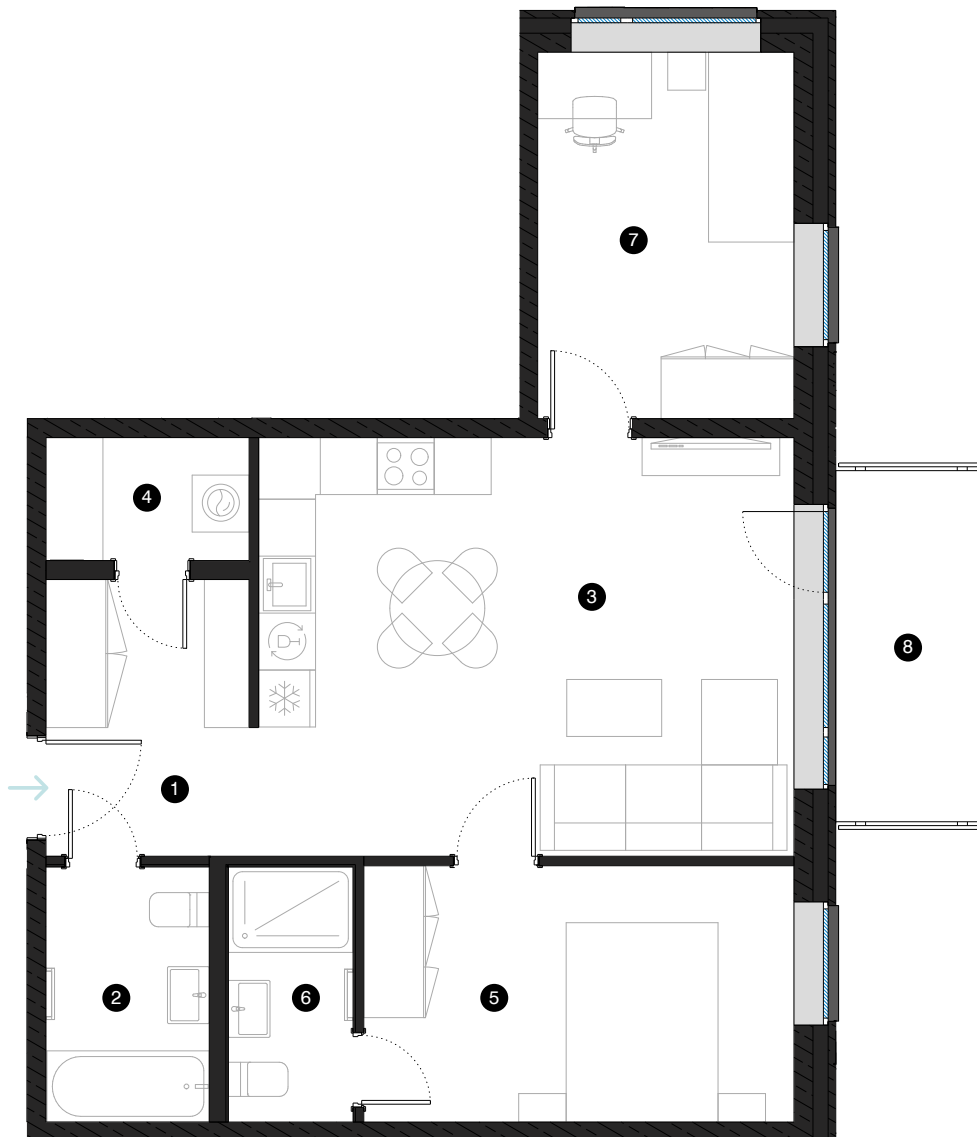

6th floor

# Apartment # 46

© EIZENSTEINA STREET 47A, RIGA

#	ROOM	M <sup>2</sup>
1	Hall	6,37
2	Bathroom	4,62
3	Living room & Kitchen	25,16
4	Utility Room	2,77
5	Room	12,24
6	Shower Room	3,53
7	Room	10,42
8	Balcony	5,58

Living area 65,11

Total area 70,69

CONTACT:

📍 laura.semjonova@pillar.lv

☎ +371 25 633 133

✉ Pulkveža Brieža iela 28A, Rīga, LV-1045

SCALE 1:80

0 80 160 240 1 CM = 80 CM