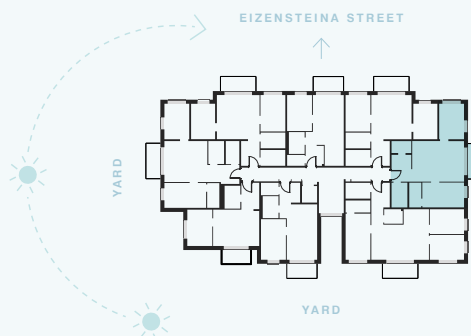

CONTACT:

📍 laura.semjonova@pillar.lv

☎ +371 25 633 133

✉ Pulkveža Brieža iela 28A, Rīga, LV-1045

SCALE 1:80

0 80 160 240 1 CM = 80 CM